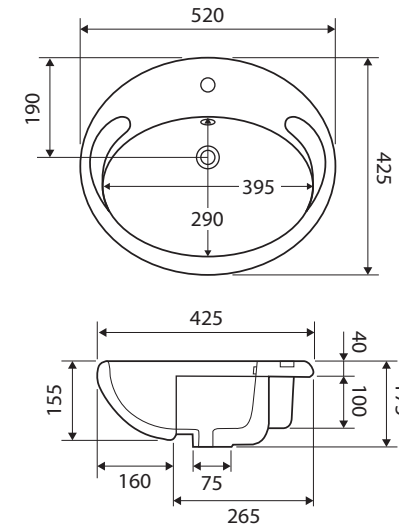

## SEMI-RECESSED BASIN

### Features

- Gloss white finish
- Fully vitreous china
- Requires 32 mm waste with overflow (not included)
- Capacity: 4 litres

**Please note:** Due to the nature of ceramic as a material, small variations in size and shape do occur. Ensure that the measurements of the purchased basin are checked physically BEFORE cutting any counter-top. Specification drawings are a guide only. Fienza will not be held liable for any errors made by external parties when cutting counter-tops.

While we aim to ensure specifications are correct at the time of publication, Fienza reserves the right to make modifications without prior notice. Physical colour may vary from image shown. All measurements are shown in millimetres. For ceramic products, please allow +/- 10 mm tolerance for manufacturing variance. Always use physical product measurements for mark-ups and roughing-in as the technical drawing may differ from actual product received.